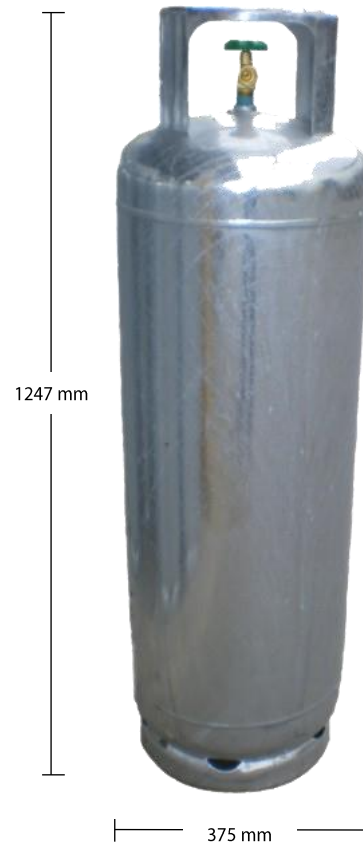

# 45 KG DOMESTIC CYLINDER

WC 108 KG

VALVE

GAUGE

PAINT

TECH

PALLET

## MAINLINE

*our quality-focused yet cost-effective series*

SCG POL Vapour or  
SCG Insitu Fill

No

Zinc Metalized (Code 3)  
Silver Grey

Manufactured to AS2470

9 Units